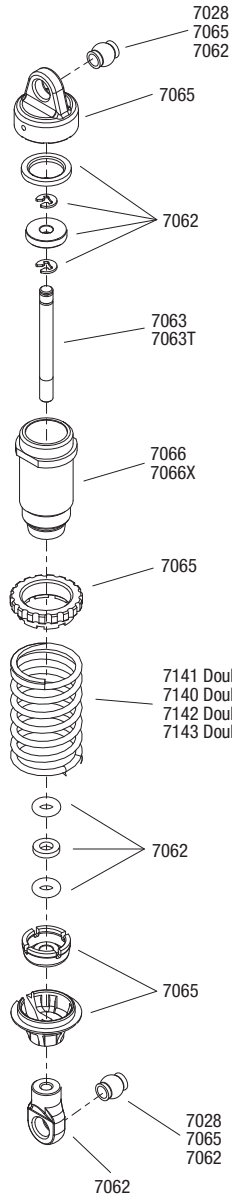

TRAXXAS VXL BRUSHLESS 4WD Chassis Assembly

Differential Assembly

Specifications on this page are subject to change without notice. Every attempt has been made to ensure the accuracy of this drawing, however Traxxas cannot be held responsible for typographical or other errors.

See Parts List for a complete listing of optional accessories.

REV 101217-R02

Transmission Assembly

See Parts List for a complete listing of optional accessories.

Outer Driveshaft

Front Center Driveshaft

Rear Center Driveshaft

Driveshaft Assembly

Specifications on this page are subject to change without notice.
Every attempt has been made to ensure the accuracy of this drawing, however Traxxas cannot be held responsible for typographical or other errors. See Parts List for a complete listing of optional accessories.