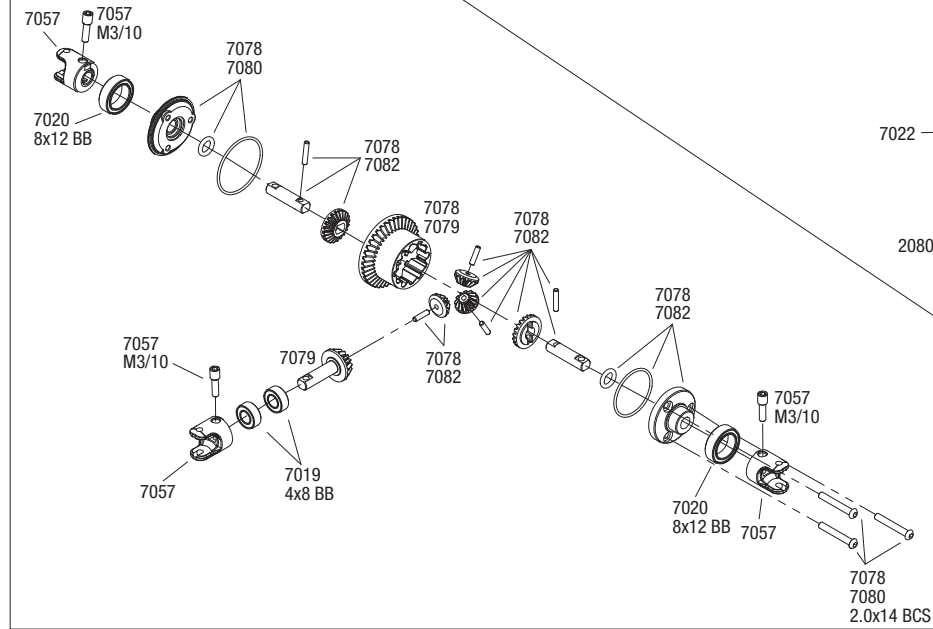

TRAXXAS VXL BRUSHLESS 4WD Chassis Assembly

Differential Assembly

Specifications on this page are subject to change without notice. Every attempt has been made to ensure the accuracy of this drawing, however Traxxas cannot be held responsible for typographical or other errors.

See Parts List for a complete listing of optional accessories.

REV 101217-R02

Transmission Assembly

See Parts List for a complete listing of optional accessories.

Outer Driveshaft

Front Center Driveshaft

Rear Center Driveshaft

Driveshaft Assembly

Specifications on this page are subject to change without notice.
Every attempt has been made to ensure the accuracy of this drawing, however Traxxas cannot be held responsible for typographical or other errors. See Parts List for a complete listing of optional accessories.