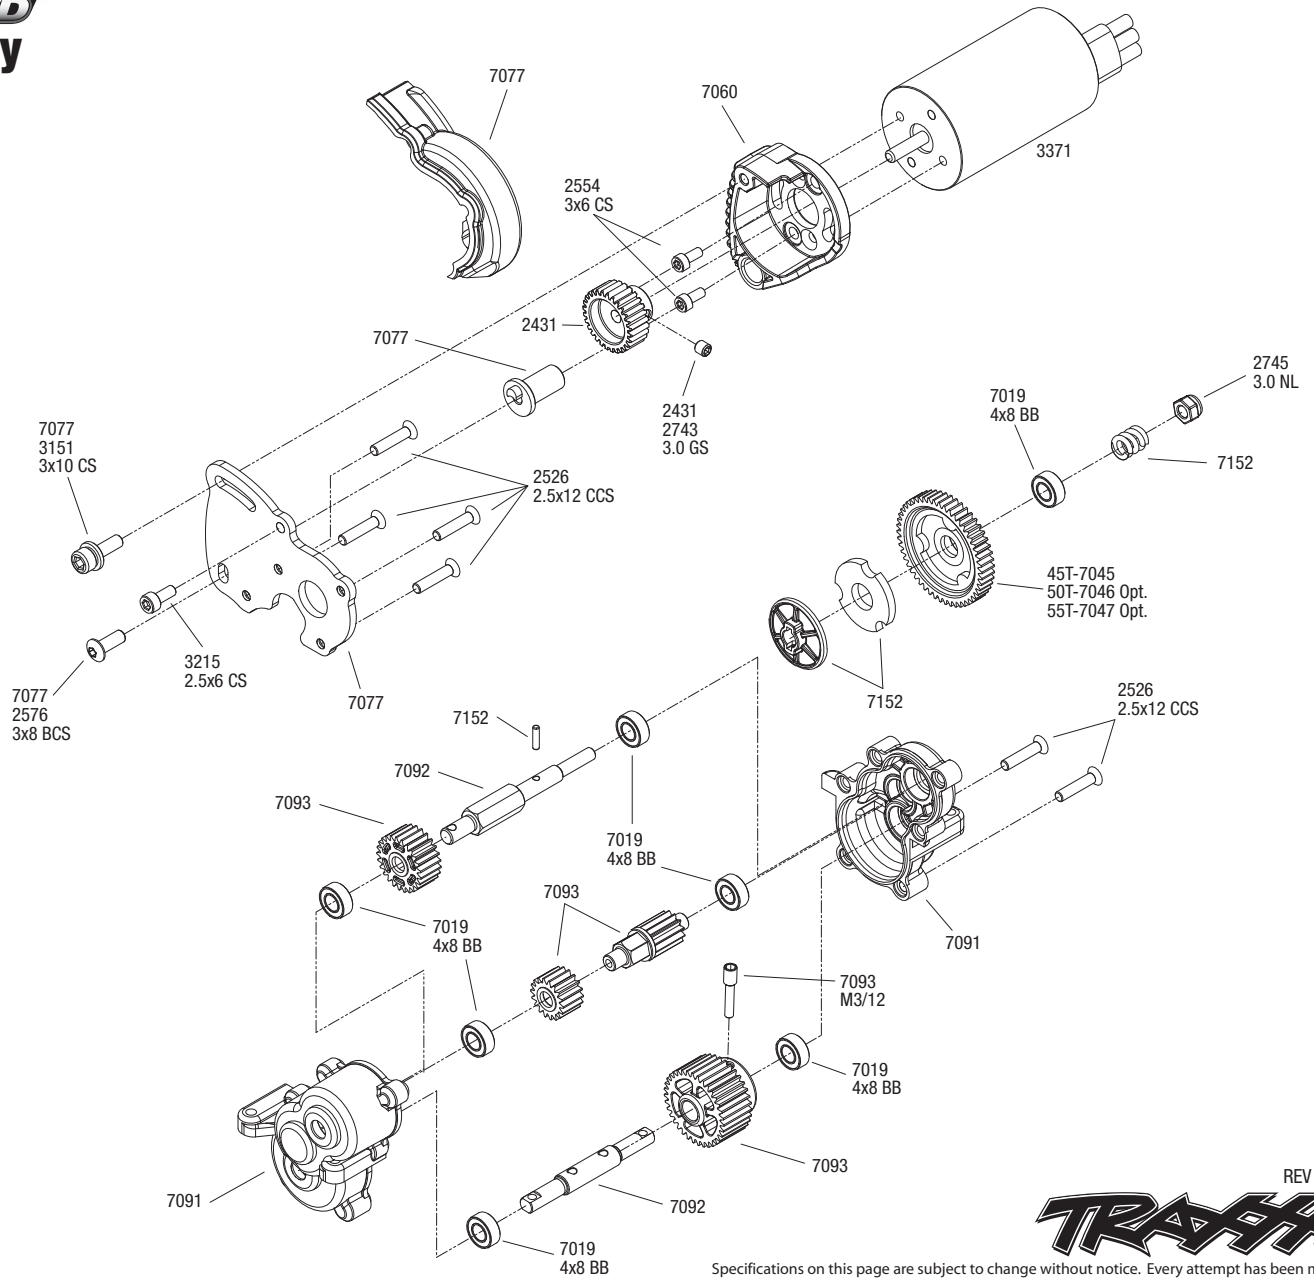

TRAXXAS VXL BRUSHLESS 4WD Chassis Assembly

Differential Assembly

Specifications on this page are subject to change without notice. Every attempt has been made to ensure the accuracy of this drawing, however Traxxas cannot be held responsible for typographical or other errors.

See Parts List for a complete listing of optional accessories.

REV 101217-R02

Transmission Assembly

See Parts List for a complete listing of optional accessories.

Outer Driveshaft

Front Center Driveshaft

Rear Center Driveshaft

Driveshaft Assembly

Specifications on this page are subject to change without notice.
Every attempt has been made to ensure the accuracy of this drawing, however Traxxas cannot be held responsible for typographical or other errors. See Parts List for a complete listing of optional accessories.