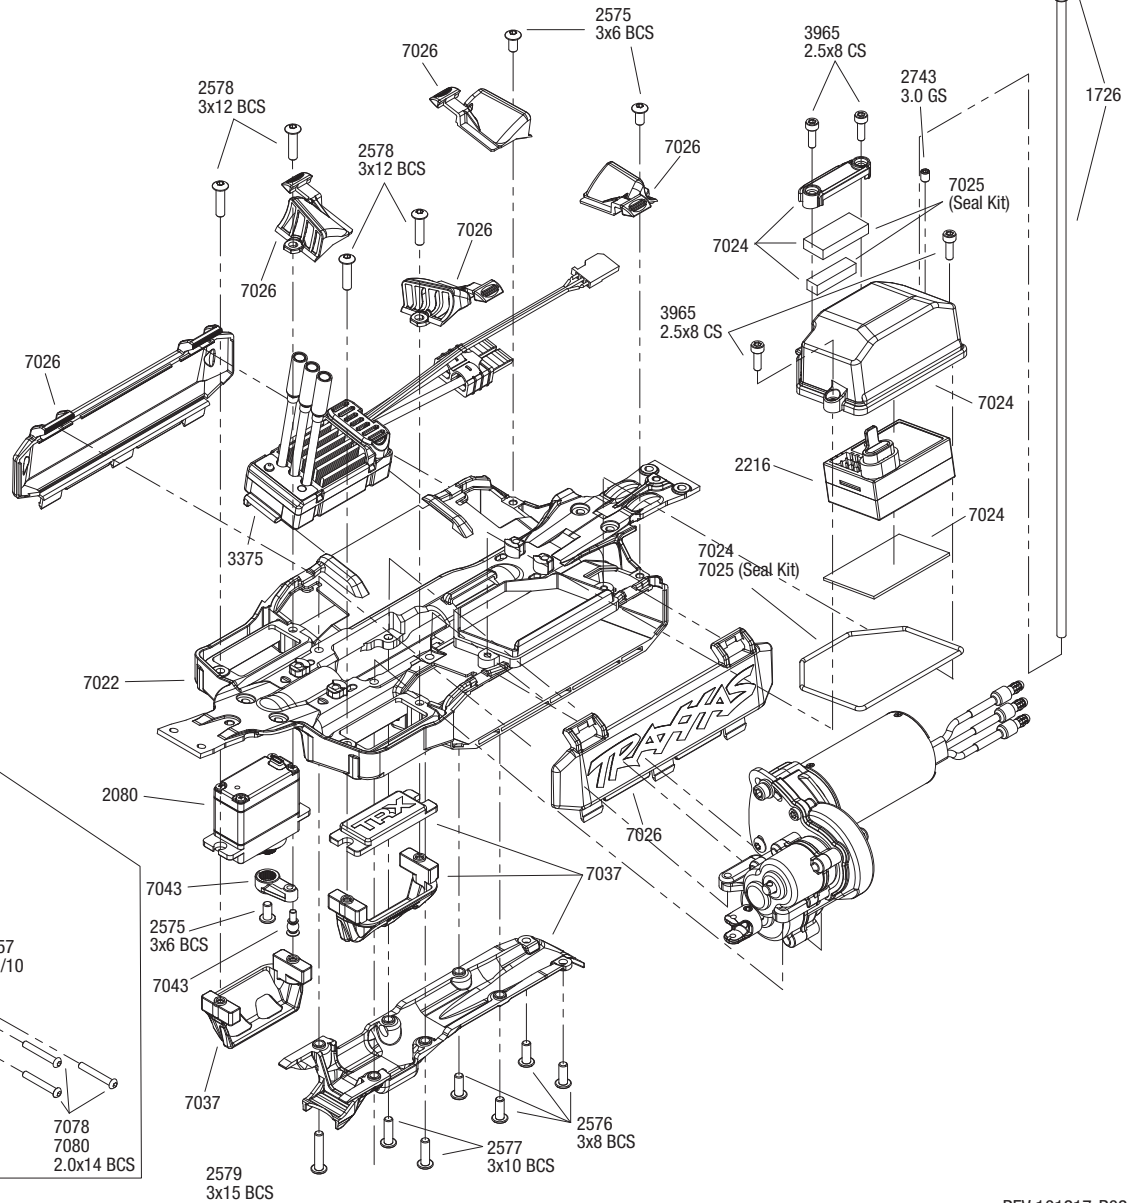

TRAXXAS VXL BRUSHLESS 4WD Chassis Assembly

Differential Assembly

Specifications on this page are subject to change without notice. Every attempt has been made to ensure the accuracy of this drawing, however Traxxas cannot be held responsible for typographical or other errors.

See Parts List for a complete listing of optional accessories.

REV 101217-R02

Transmission Assembly

See Parts List for a complete listing of optional accessories.

Outer Driveshaft

Front Center Driveshaft

Rear Center Driveshaft

Driveshaft Assembly

Specifications on this page are subject to change without notice.
Every attempt has been made to ensure the accuracy of this drawing, however Traxxas cannot be held responsible for typographical or other errors. See Parts List for a complete listing of optional accessories.