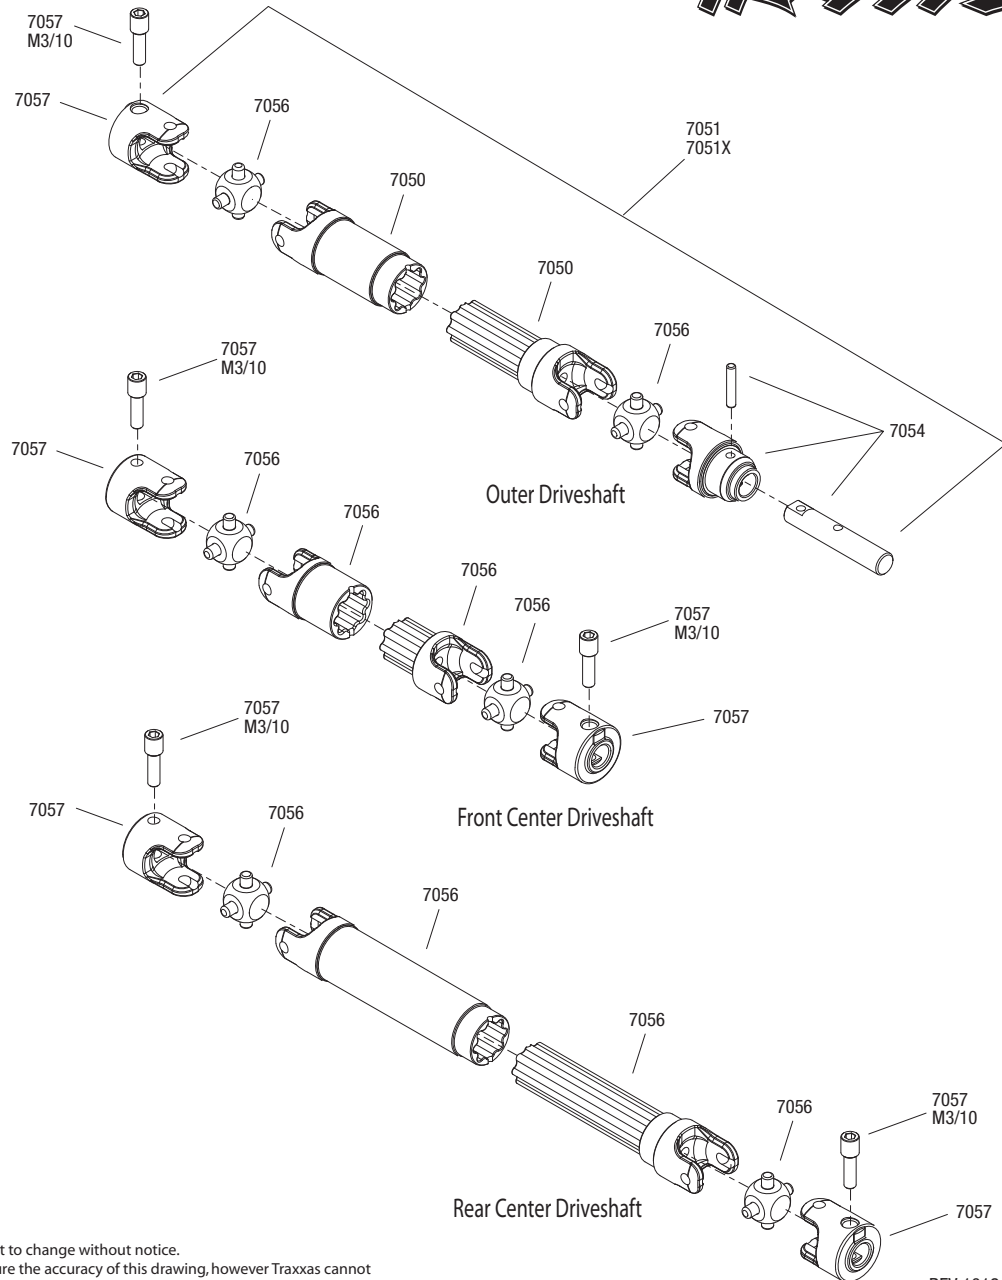

TRAXXAS VXL BRUSHLESS 4WD Chassis Assembly

Differential Assembly

Specifications on this page are subject to change without notice. Every attempt has been made to ensure the accuracy of this drawing, however Traxxas cannot be held responsible for typographical or other errors.

See Parts List for a complete listing of optional accessories.

REV 101217-R02

Transmission Assembly

See Parts List for a complete listing of optional accessories.

Outer Driveshaft

Front Center Driveshaft

Rear Center Driveshaft

Driveshaft Assembly

Specifications on this page are subject to change without notice.
Every attempt has been made to ensure the accuracy of this drawing, however Traxxas cannot be held responsible for typographical or other errors. See Parts List for a complete listing of optional accessories.