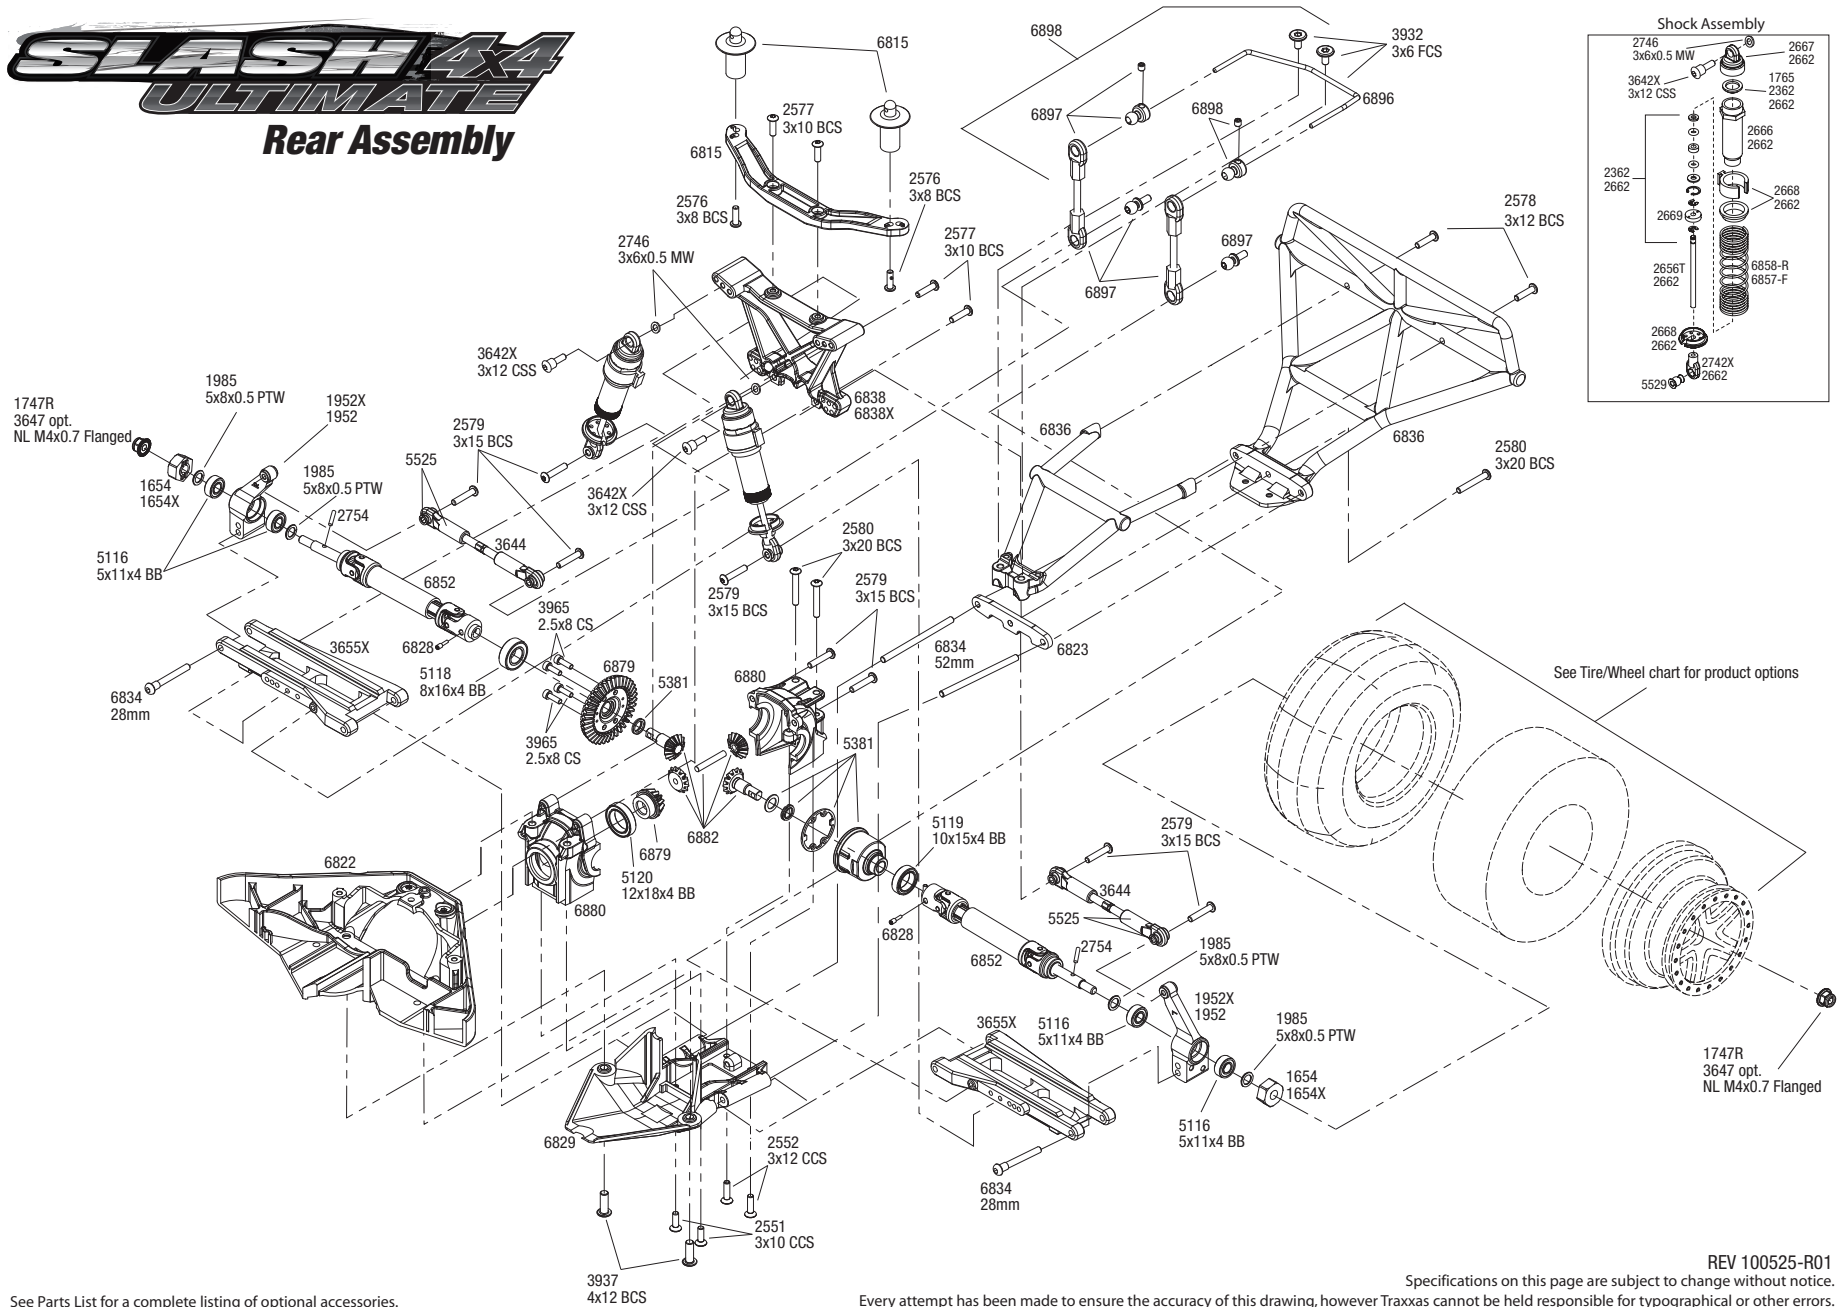

SLASH 44 ULTIMATE

Rear Assembly

See Parts List for a complete listing of optional accessories.

REV 100525-R01
Specifications on this page are subject to change without notice.
Every attempt has been made to ensure the accuracy of this drawing, however Traxxas cannot be held responsible for typographical or other errors.