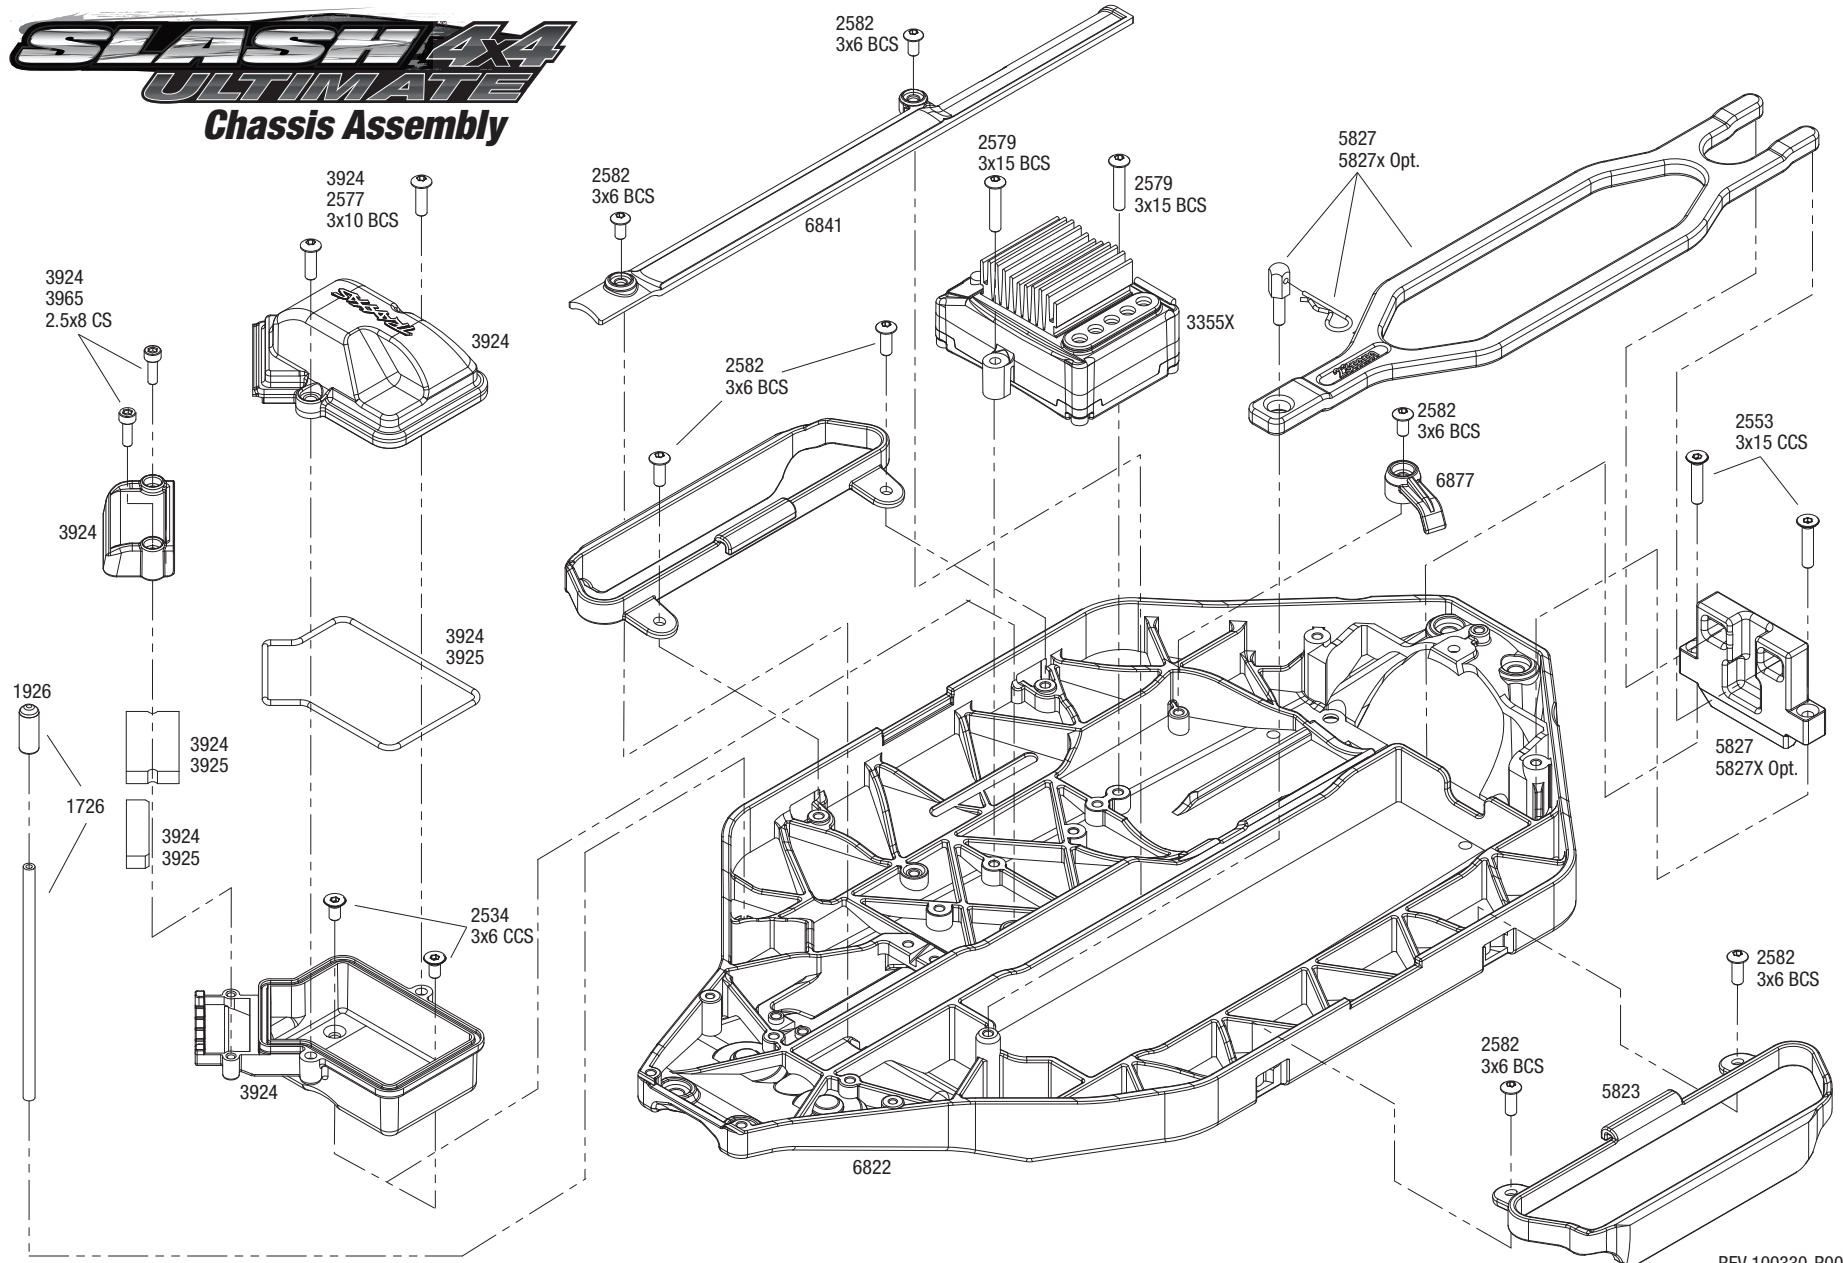

SLASH 4x4 ULTIMATE

Chassis Assembly

See Parts List for a complete listing of optional accessories.

REV 100330-R00
Specifications on this page are subject to change without notice.
Every attempt has been made to ensure the accuracy of this drawing, however Traxxas cannot be held responsible for typographical or other errors.