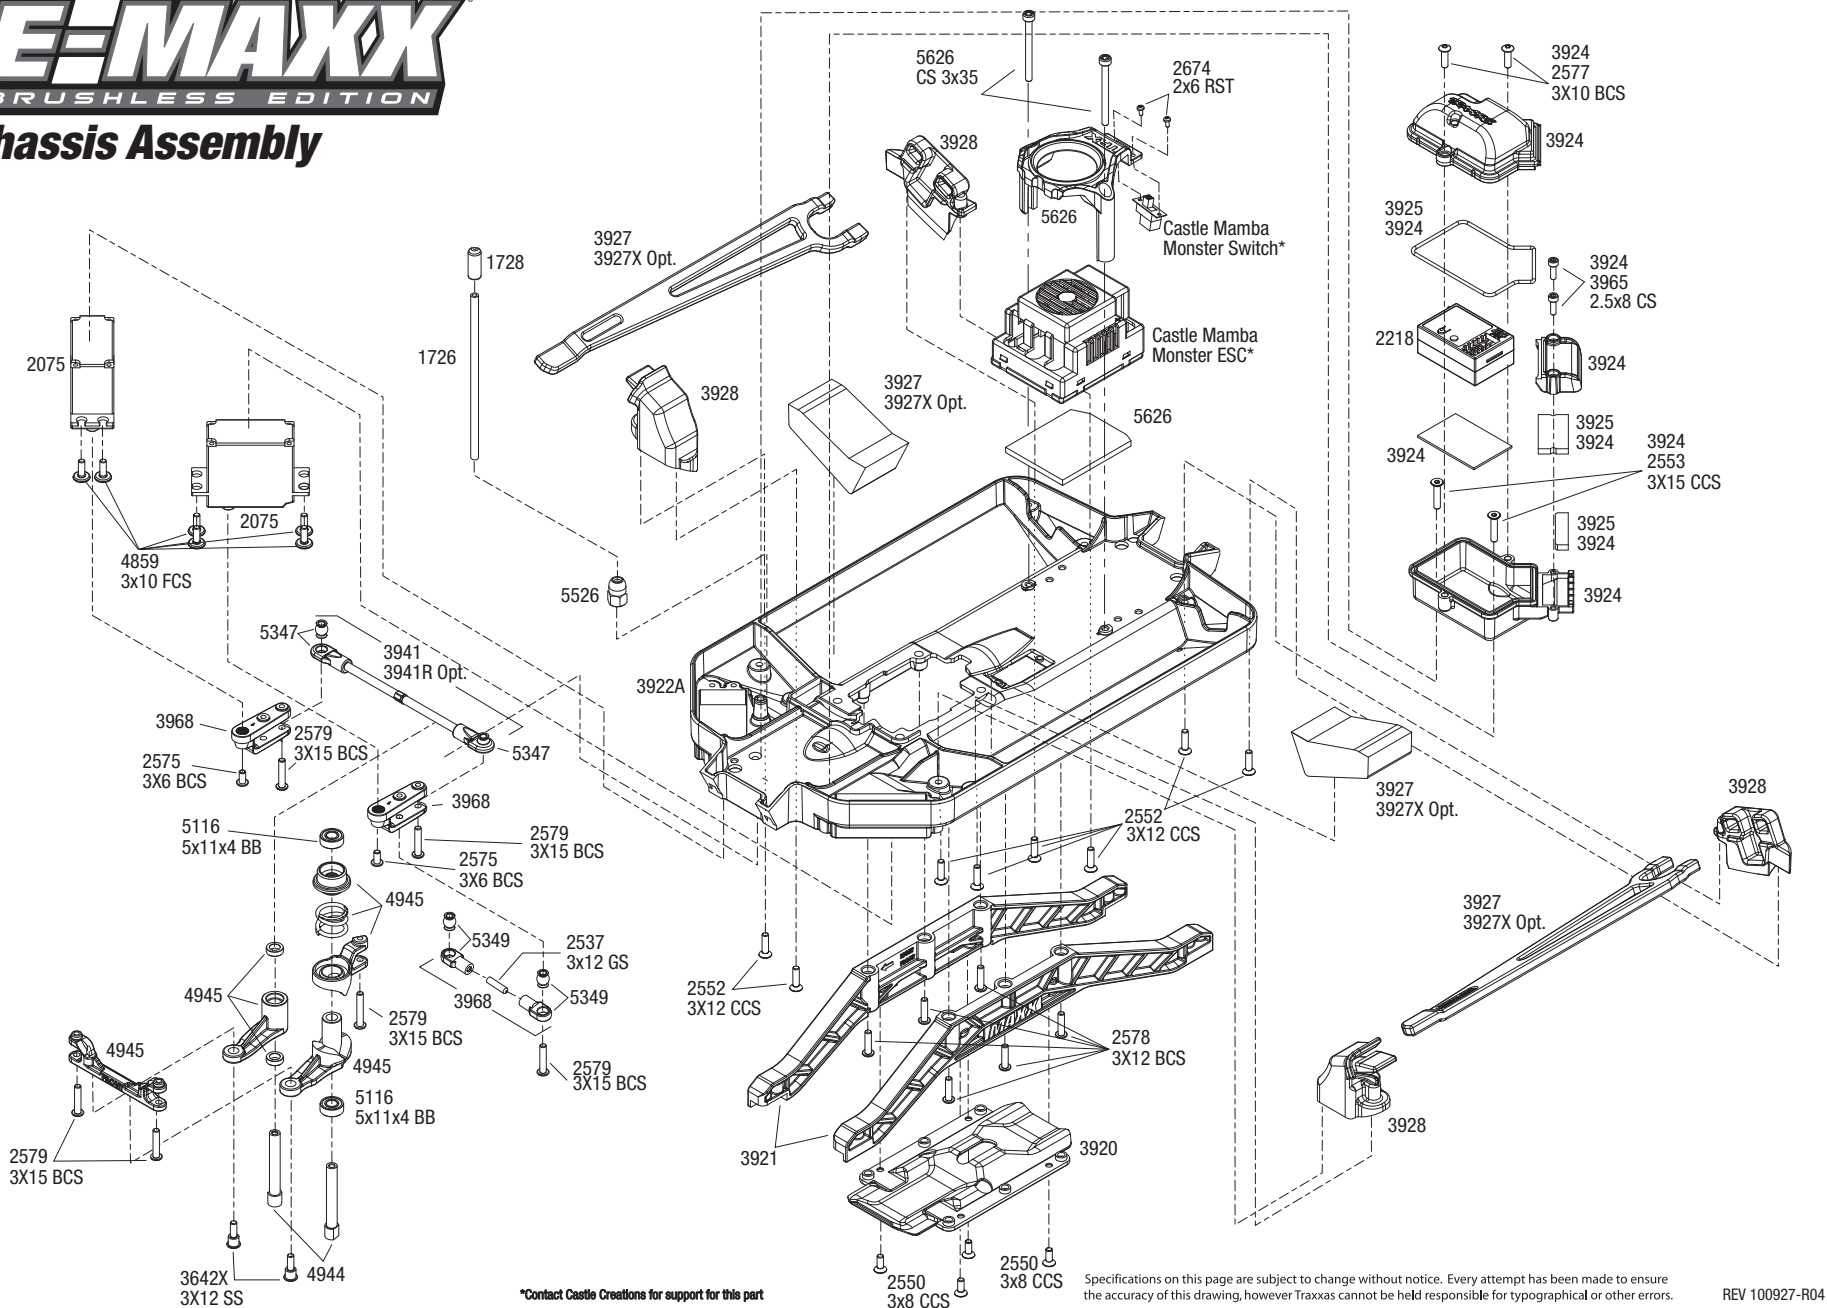

E-MAXX

BRUSHLESS EDITION

Chassis Assembly

REV 100927-R04