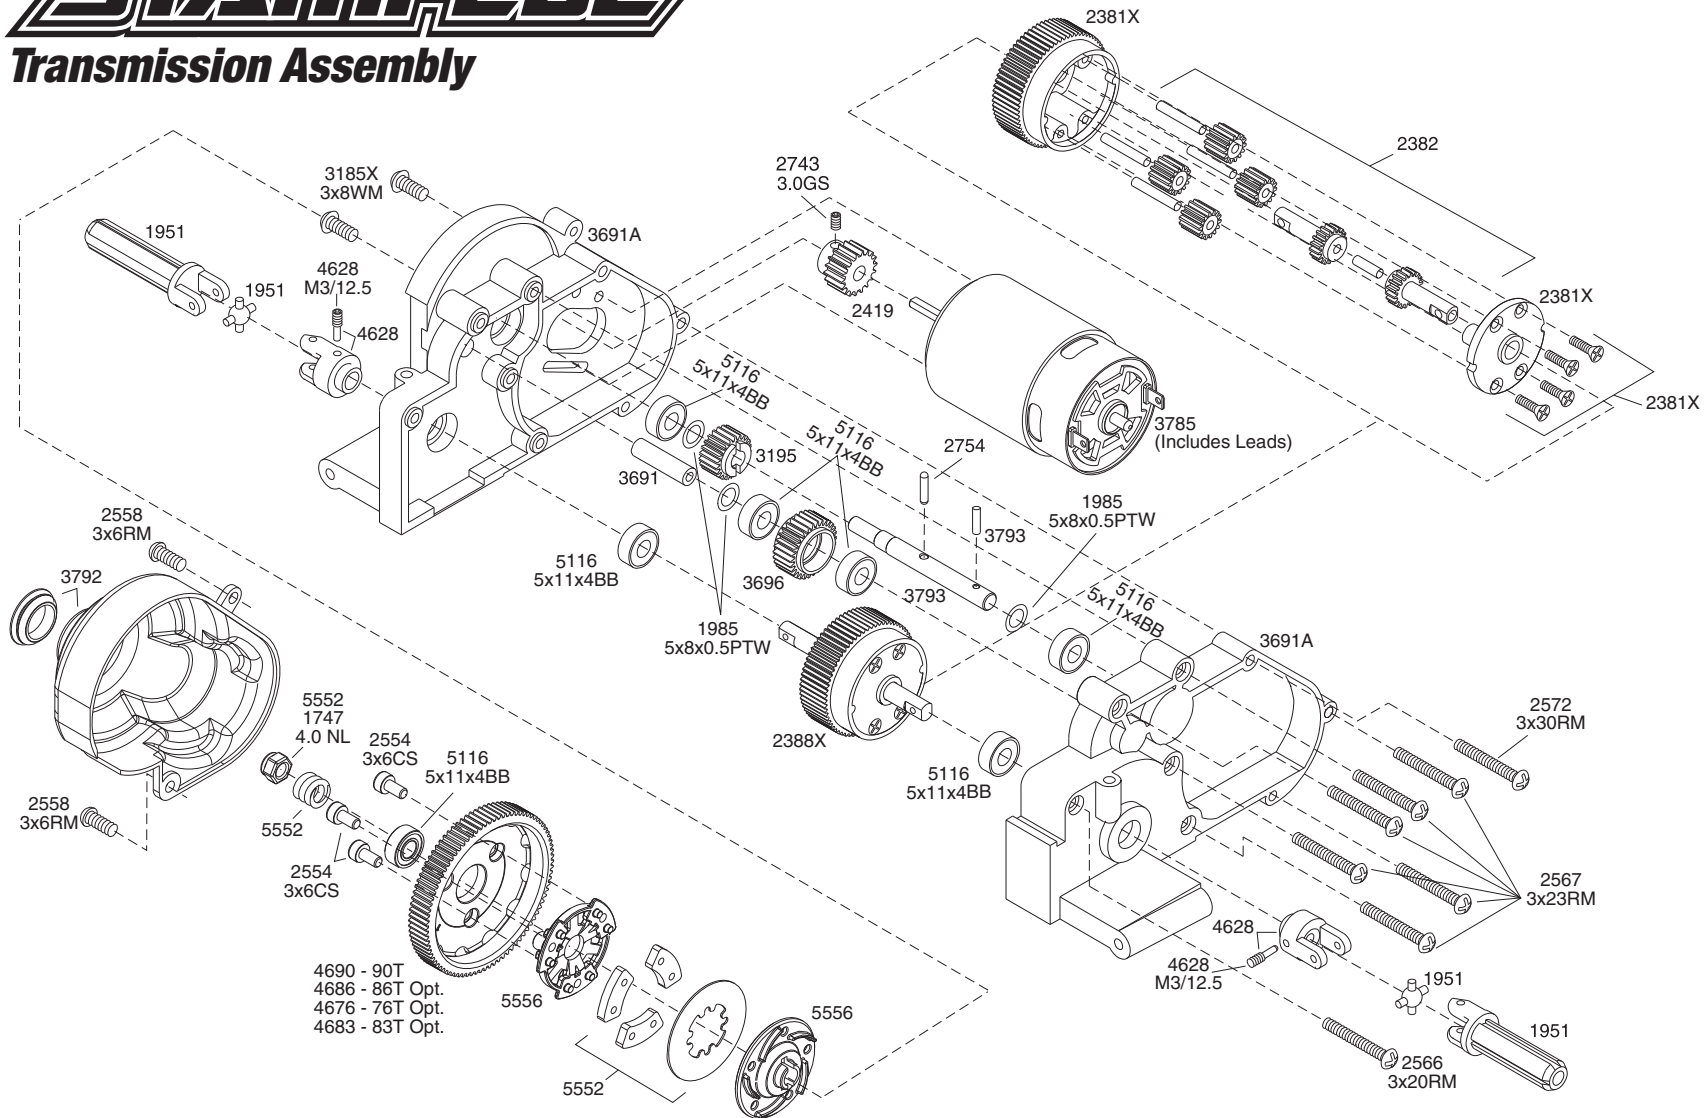

STAMPEDE

Transmission Assembly

REV 081119

Specifications on this page are subject to change without notice.

Every attempt has been made to ensure the accuracy of this drawing, however Traxxas cannot be held responsible for typographical or other errors.