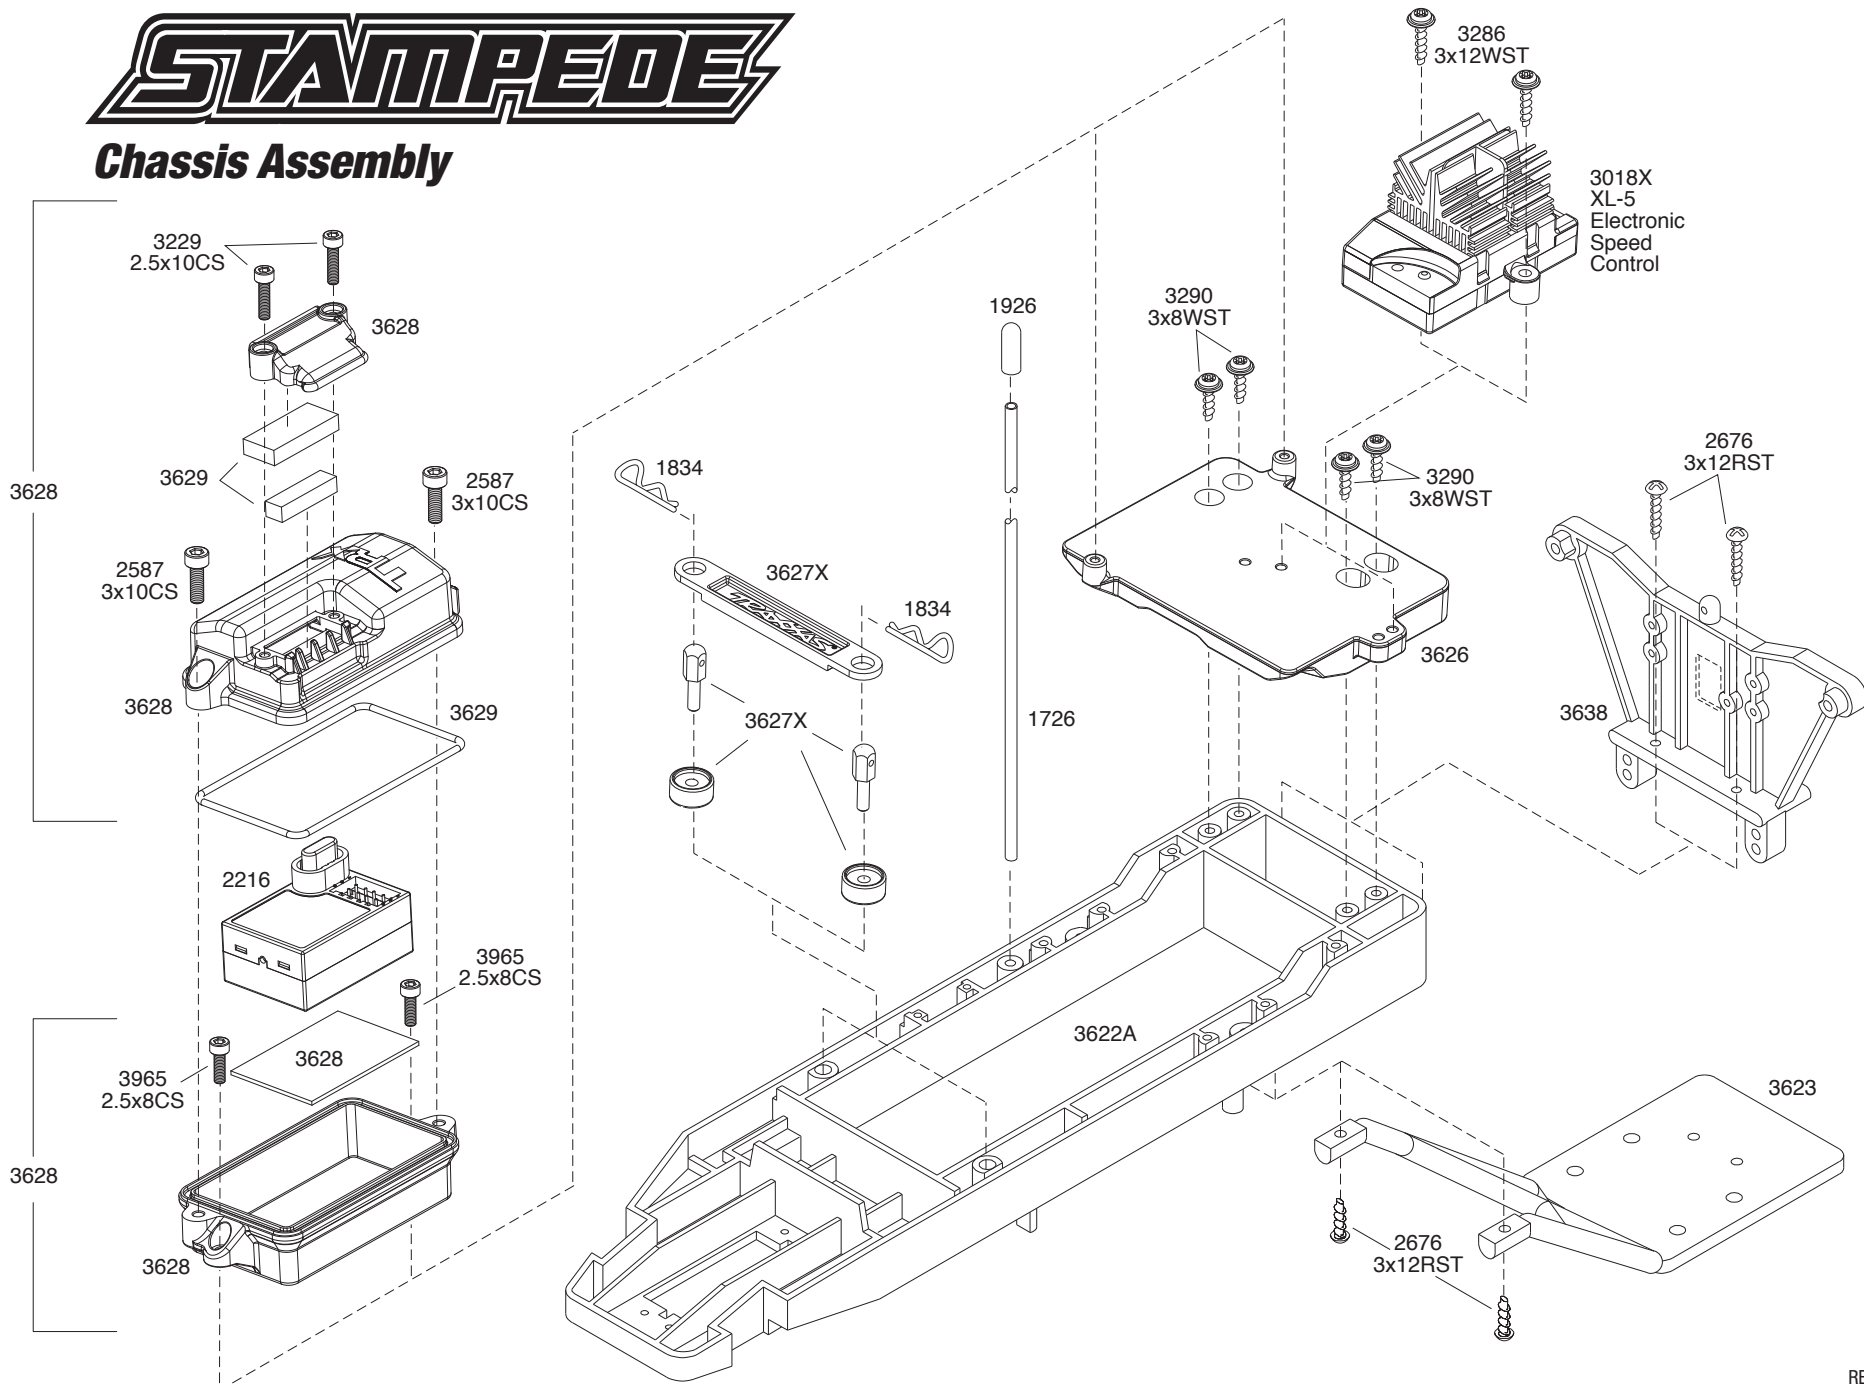

STAMPEDE

Chassis Assembly

REV 081119

Specifications on this page are subject to change without notice. Every attempt has been made to ensure the accuracy of this drawing, however Traxxas cannot be held responsible for typographical or other errors.