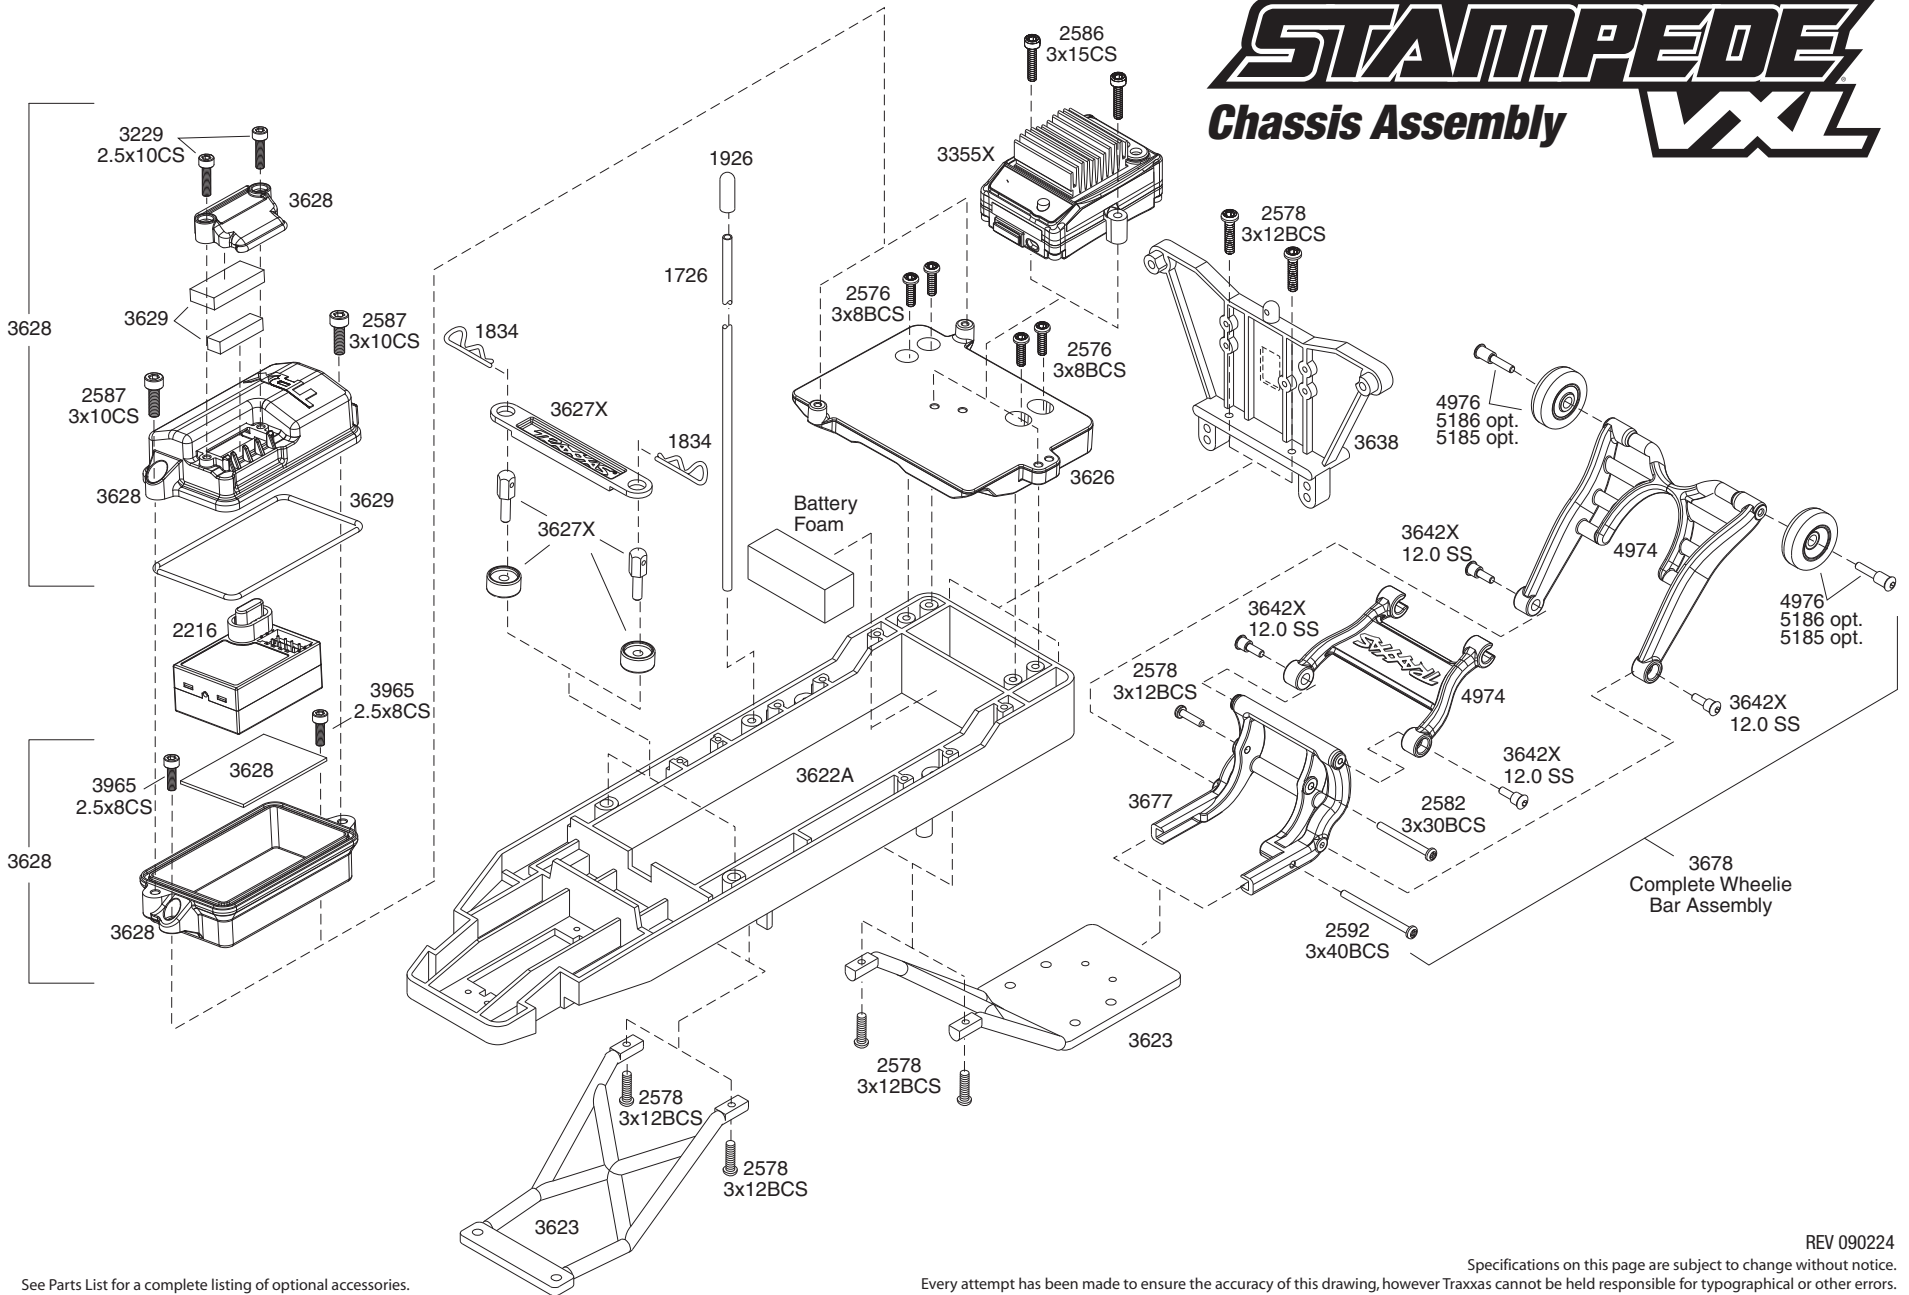

STAMPEDE

Chassis Assembly

VXL

See Parts List for a complete listing of optional accessories.

REV 090224
 Specifications on this page are subject to change without notice.
 Every attempt has been made to ensure the accuracy of this drawing, however Traxxas cannot be held responsible for typographical or other errors.